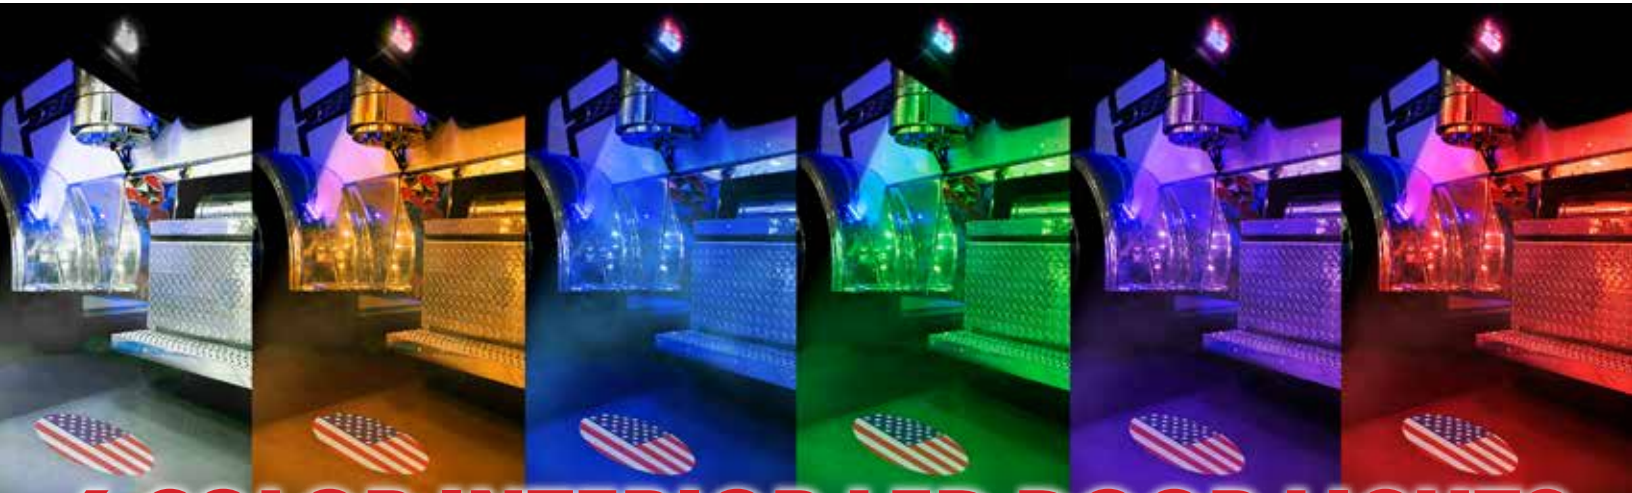

TLED-PL10D BELOW
WITH USA FLAG OVAL PROJECTION

6 COLOR INTERIOR LED DOOR LIGHTS WITH LOGO PROJECTOR

Get the ultimate upgrade courtesy of TRUX and the All New 6-Color Interior LED Door Light with LED Projector Logo for Kenworth & Peterbilt Models. This interior door light has it all including a multi-color LED light that projects a crisp & clear logo onto the ground - never before seen in the Trucking industry!

This interior door light truly packs a punch, with its quick installation - simply replace the OE Lens & Bulb and enjoy various lighting color functions ranging from White/Amber/Blue/Green/Purple and Red. Set any of the Multiple functions to memory recall and be the first to show case this little gem. Available in 4 logo projector options such as, USA Flag in Oval or Rectangle, 'Large Car' and Military.

FEATURES & BENEFITS

- OE Replacement #16-09012
- 6 Colors in 1 Light
- High Definition Logo Projection
- Quick Installation
- Inner Carton is an Eye Catching POP Display

OE REPLACEMENT #16-09012

KW. W900 & T800 Models
PB. 379,389,388,386 & 384 Models

LIGHTING FUNCTIONS

SHORT PRESS (1 Second)
Red Steady-On to Red Flash with Memory Recall

LONG PRESS (3 Seconds)
Color Changing Diodes with Memory Recall:
White/Amber/Blue/
Green/Purple/Red

INNER CARTON TURNS INTO AN EYE-CATCHING POP DISPLAY