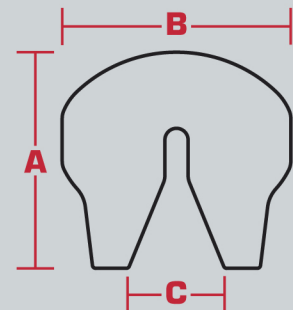

<b>HOLLAND</b>	Model: <b>FW35</b> Height: 32.5" Width: 34.5" Throat: 14.25"		Model: <b>FW3500 &amp; FW2535</b> Height: 32.5" Width: 37" Throat: 15.25"	
	Model: <b>FW17</b> Height: 26.5" Width: 35.5" Throat: 10"		Model: <b>FW8</b> Height: 29" Width: 35.5" Throat: 15.5"	
	Model: <b>FWS1</b> Height: 25.5" Width: 36" Throat: 9"		Model: <b>FW6000</b> Height: 26" Width: 20.5" Throat: 11"	
<b>FONTAINE</b>	Model: <b>7000</b> Height: 30" Width: 35" Throat: 14"		Model: <b>6000 (No Slack II)</b> Height: 30" Width: 35" Throat: 15"	
	Model: <b>5092</b> Height: 32" Width: 35.5" Throat: 16"		Model: <b>3000</b> Height: 26.5" Width: 35" Throat: 10.75"	
<b>JOST</b>	Model: <b>JSK37U &amp; JSK37F</b> Height: 30" Width: 35.5" Throat: 15.75"		Model: <b>JSK37H</b> Height: 31.5" Width: 35" Throat: 13"	
<b>ASF</b>	Model: <b>CASTLOC</b> Height: 36.5" Width: 36.5" Throat: 18.25"		Model: <b>CASTLOC II</b> Height: 36.5" Width: 36.5" Throat: 15.75"	
<b>SIMPLEX</b>	Model: <b>Simplex SE</b> Height: 25.5" Width: 36" Throat: 12"		Model: <b>Simplex Lite</b> Height: 26.5" Width: 35.5" Throat: 15.5"	
	Model: <b>Simplex II</b> Height: 33" Width: 36" Throat: 18.25"			
<b>REESE</b>	Model: <b>18K, 20K &amp; 25K</b> Height: 15.5" Width: 19" Throat: 7.25"			
<b>ROBIN INDUSTRIES</b>	Model: <b>15K</b> Height: 14" Width: 11.5" Throat: 4.25"			
<b>RV 5<sup>th</sup> WHEEL</b>	Model: <b>Fits Most Models</b> Height: 15" Width: 11.5" Throat: 5.75"			

### NOT SURE WHICH STYLE WILL FIT?

Use the height, width, and throat dimensions to help!

**A: Height**

**B: Width**

**C: Throat**

\*Illustrations above not shown to scale. Don't see your model? Templates can be produced for most models on the market.