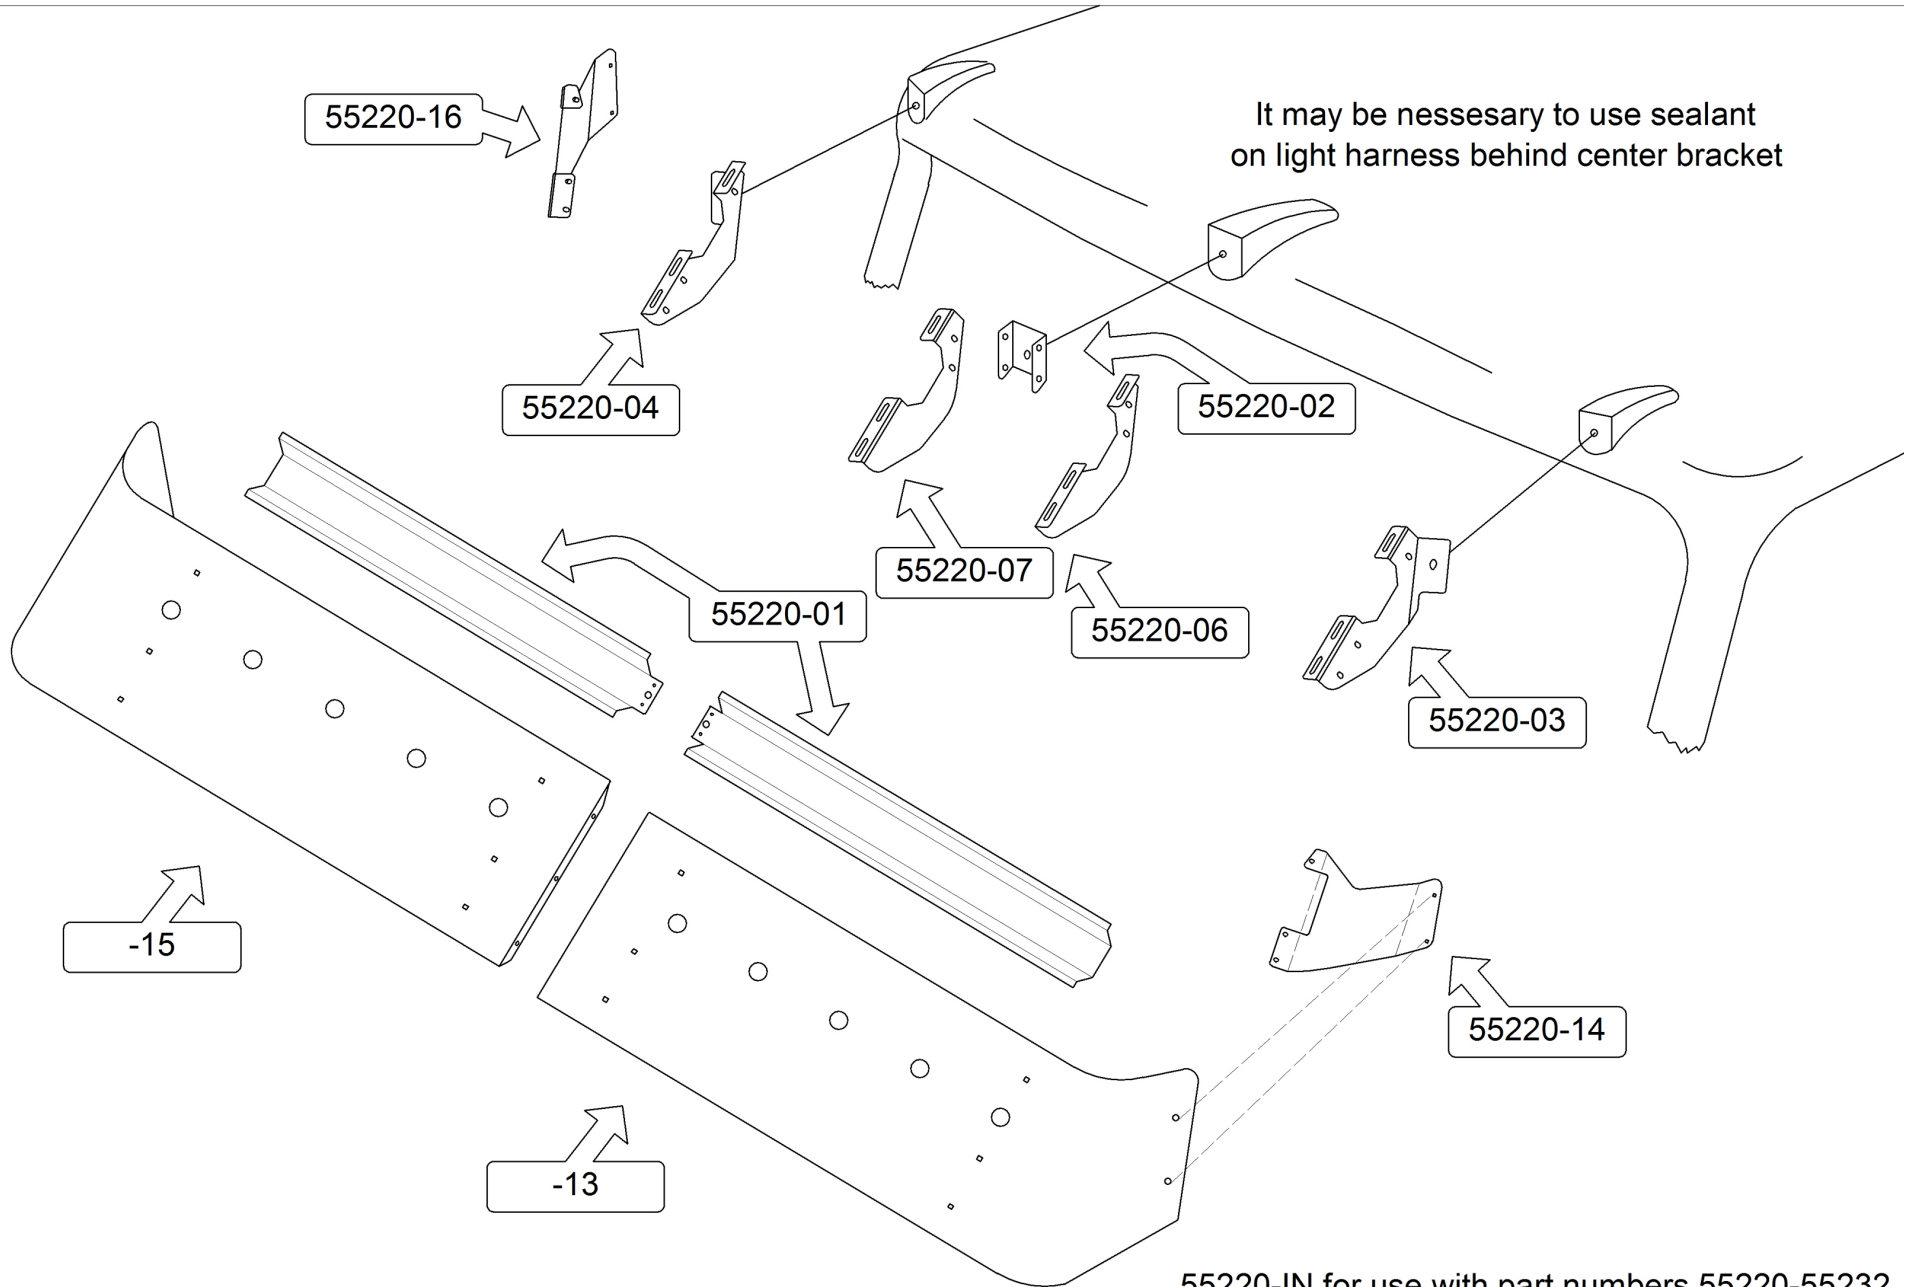

12.5" Drop Visor for LoneStar and ProStar with Hi-Rise Pro Sleepers. Replaces Factory Stainless or Fiberglass Visor

55220-IN for use with part numbers 55220-55232